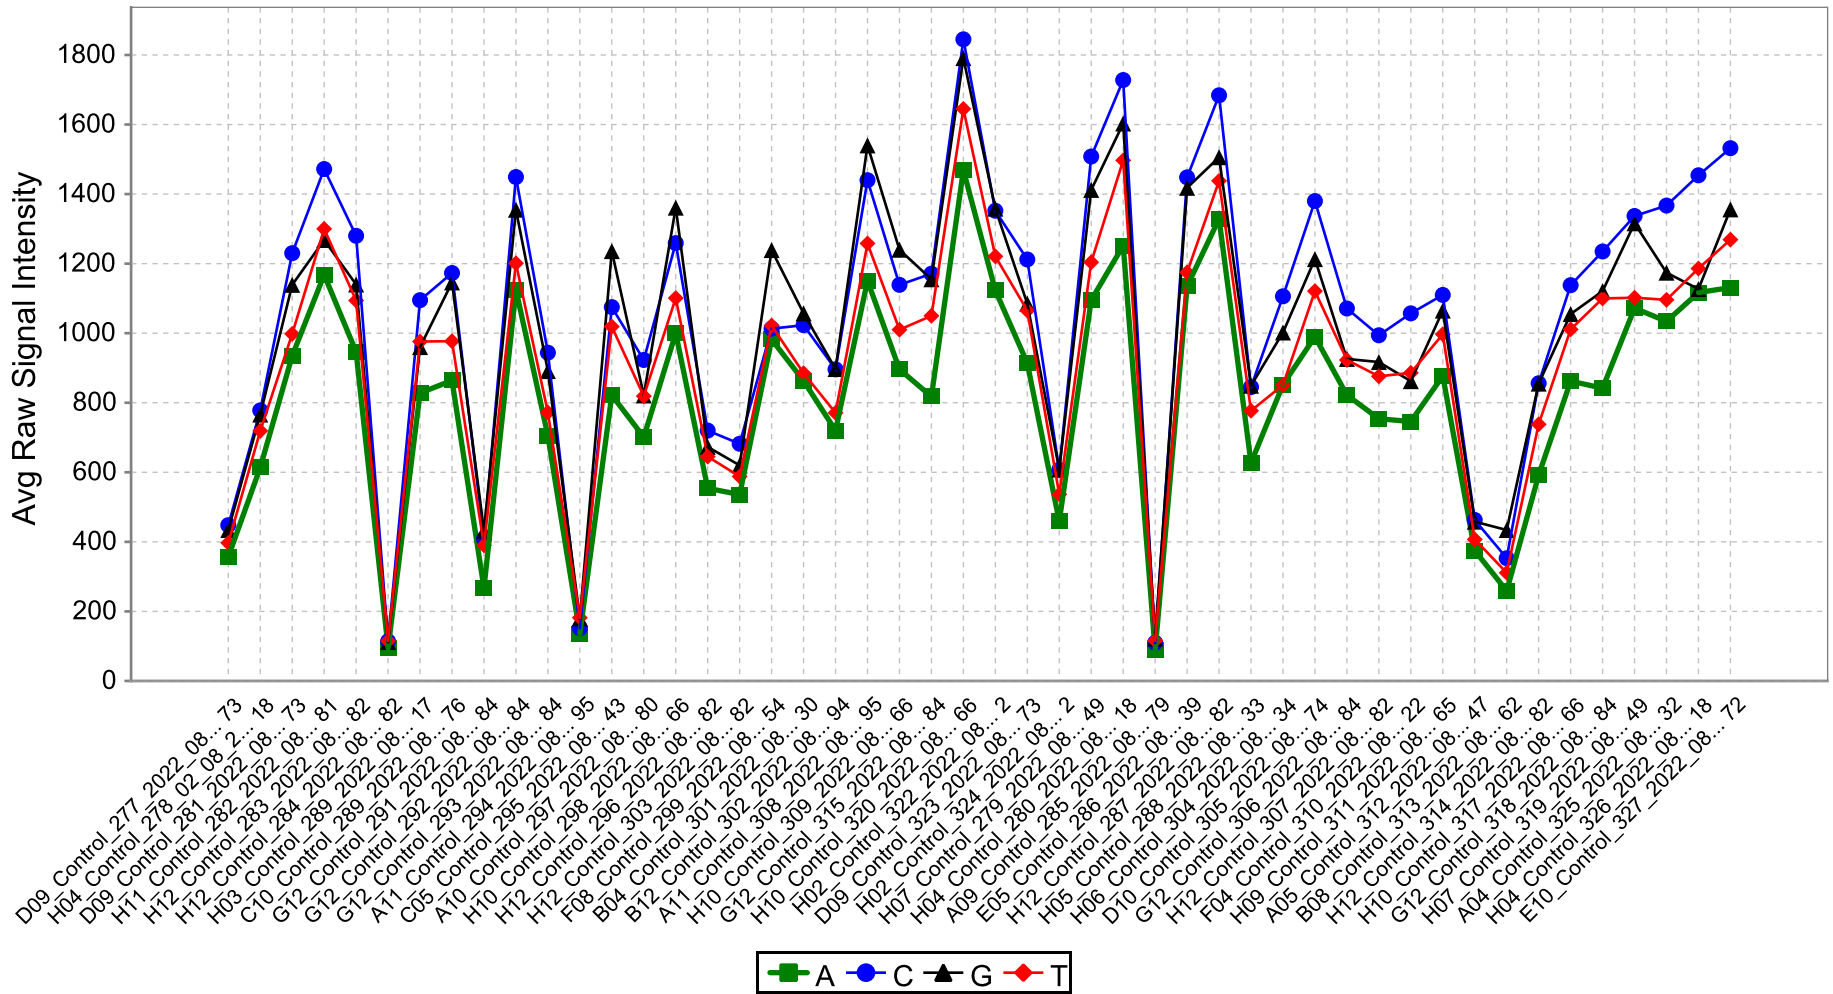

## Signal Strength Report

Average Raw Signal Strength is the average relative fluorescent unit (rfu) for each dye  
Signal : N = 53, Range = 88 - 1845, Median = 1023, Mean = 975, StandardDev = 377